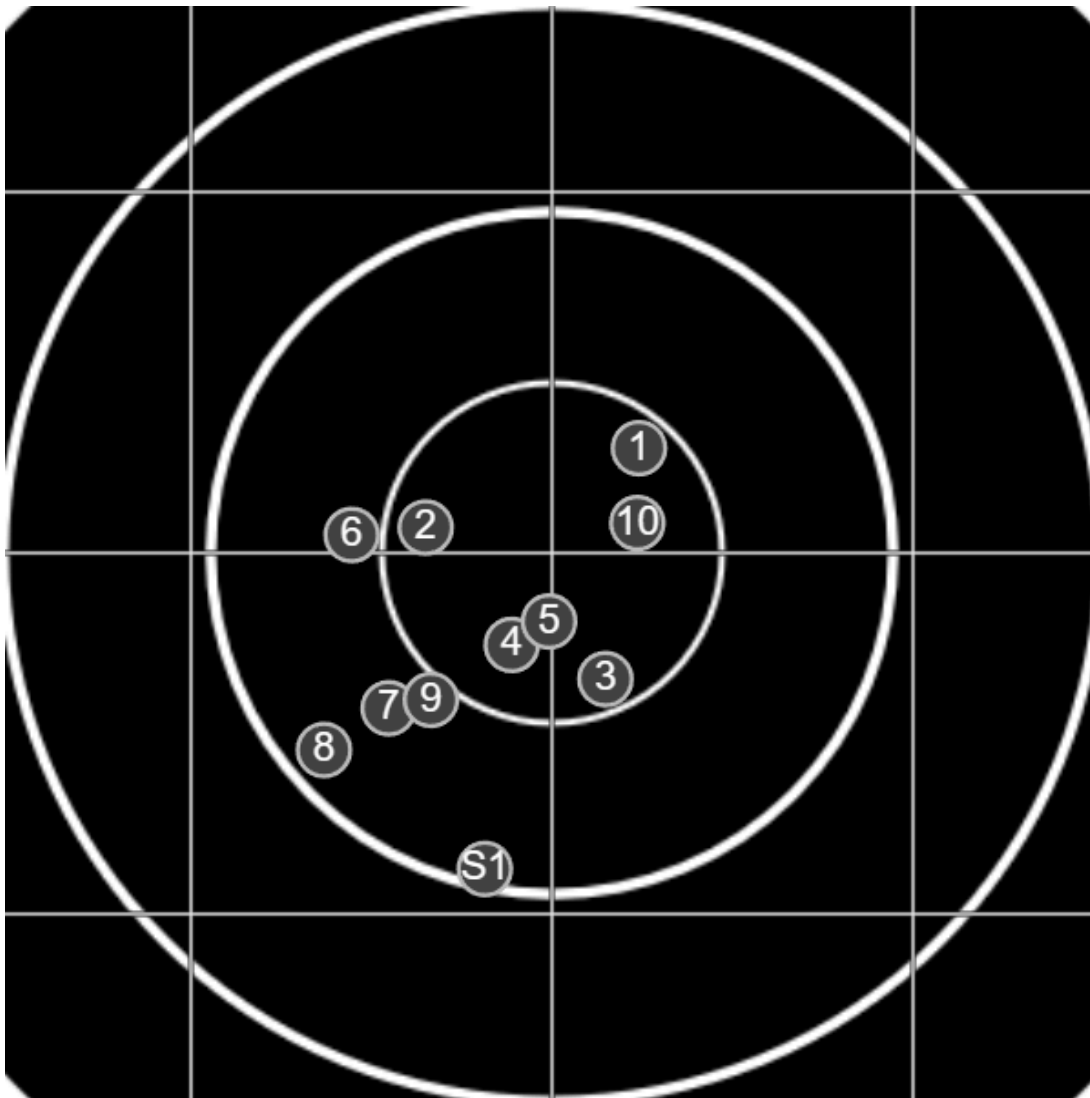

**SILVER
MOUNTAIN
TARGETS**
Made in Canada

true
04/05/2024
2:37:26 pm

BRC Club Shoot
Series 4
900 yards

BRC T4 [-61]
AU-LR

Group: 321.0 mm
(231.8w x 222.1h)

(Iron)
Shooter
James Clarke [m27]

50.6

FINAL
v: 1509, sd: 9.5

#	fps	score
10	1502	V
9	1495	5
8	1504	5
7	1504	5
6	1513	5
5	1509	V
4	1518	V
3	1501	V
2	1526	V
1	1521	V
S1	1480	(5)

**SILVER
MOUNTAIN
TARGETS**
Made in Canada

true
04/05/2024
3:02:41 pm

BRC Club Shoot
Series 4
900 yards

BRC T4 [-61]
AU-LR

Group: 490.9 mm
(317.6w x 397.7h)

(Iron)
Shooter
James Clarke [m27]

48.2

FINAL
v: 1511, sd: 18.1

#	fps	score
	1521	5
10	1500	5
9	1496	4
8	1507	5
7	1515	V
6	1534	5
5	1510	5
4	1473	4
3	1531	V
2	1532	5
1	1515	5
S2	1520	(3)
S1	1515	(4)